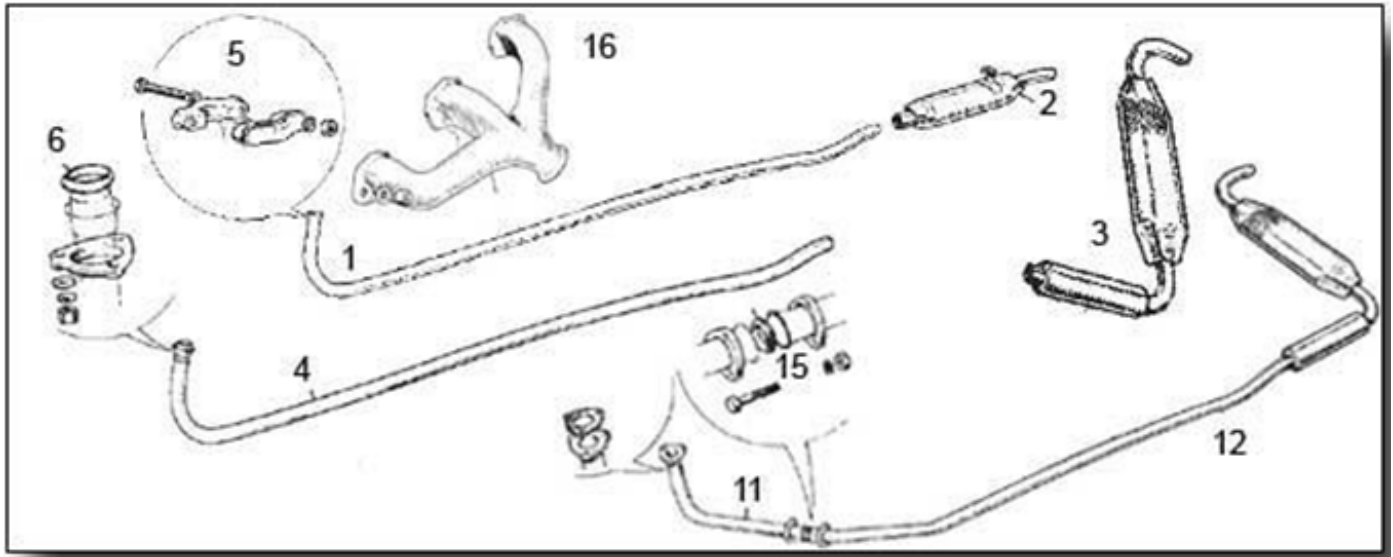

MIDGET EXHAUST

MG-008D 1500 MIDGET S/S EXHAUST SYSTEM INC DOWN PIPE GEX164KD

[Read More](#)

Price: £289.96 inc VAT

MG-008 MIDGET 1500 STAINLESS STEEL EXHAUST SYSTEM GEX164KSS

[Read More](#)

Price: £255.95 inc VAT

MG-007 MIDGET 1275 STAINLESS STEEL 3 STUD BOLT FITTING EXHAUST SYSTEM

[Read More](#)

Price: £219.95 inc VAT

MG-006 MIDGET 1275 STAINLESS STEEL CLAMP FITTING EXHAUST SYSTEM

[Read More](#)

Price: £219.95 inc VAT