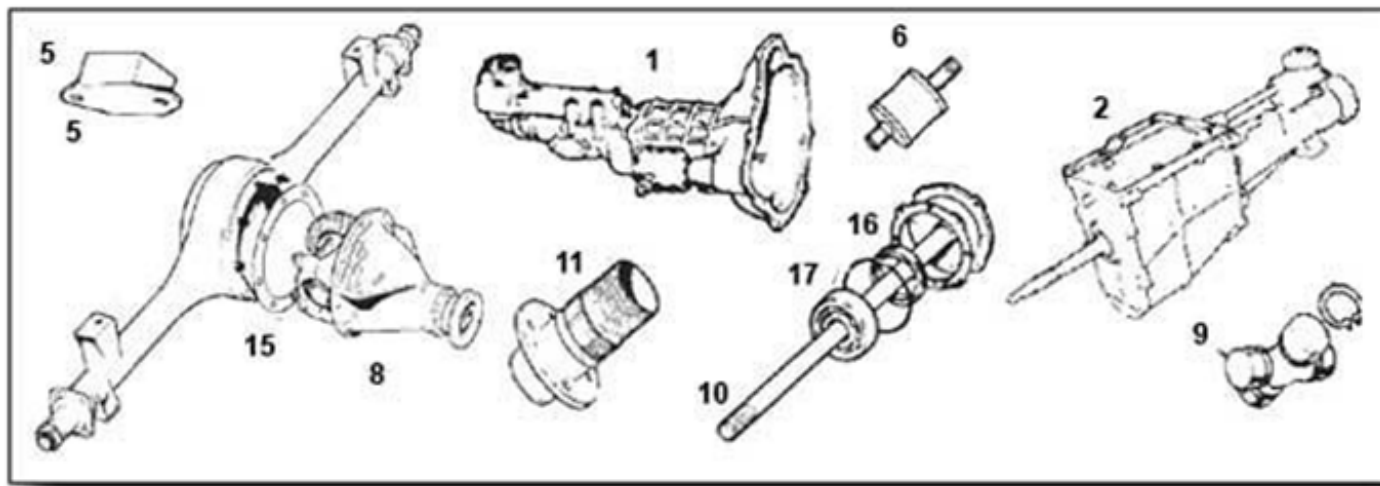

MIDGET GEARBOX & BACK AXLE

**TRS912 MIDGET 1500
GEARBOX SELECTOR
SHAFT O RING**

[Read More](#)

Price: £0.50 inc VAT

[Read More](#)

Price: £0.76 inc VAT

**TKC6444 MIDGET 1500
GEARBOX MAINSHAFT
CIRCLIP 3RD**

[Read More](#)

Price: £0.95 inc VAT

[Read More](#)

Price: £0.50 inc VAT