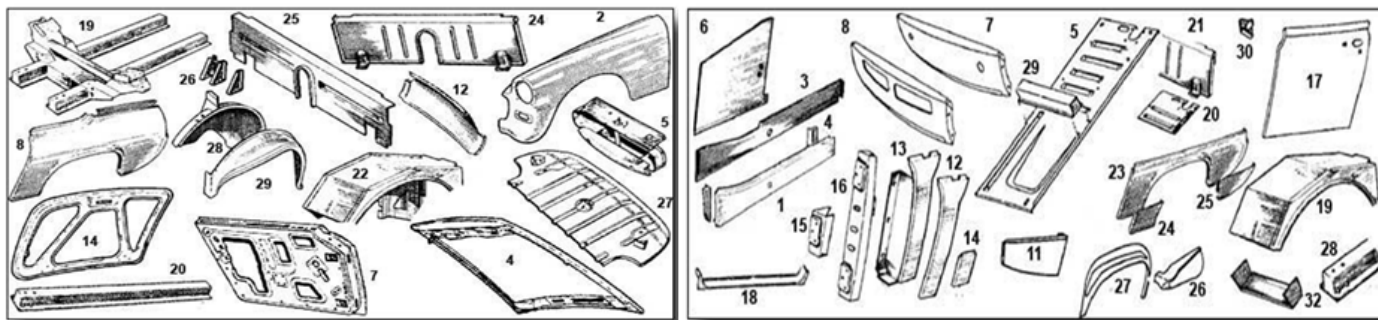

Price: £2.75 inc VAT

MIDGET BODY PANELS

SE604041 MIDGET DOOR HINGE SCREW HINGE TO A POST

[Read More](#)

Price: £0.30 inc VAT

MIDGET GENUINE HERITAGE ROUND ARCH REAR WING CZJ408/9

[Read More](#)

Price: £425.00 inc VAT