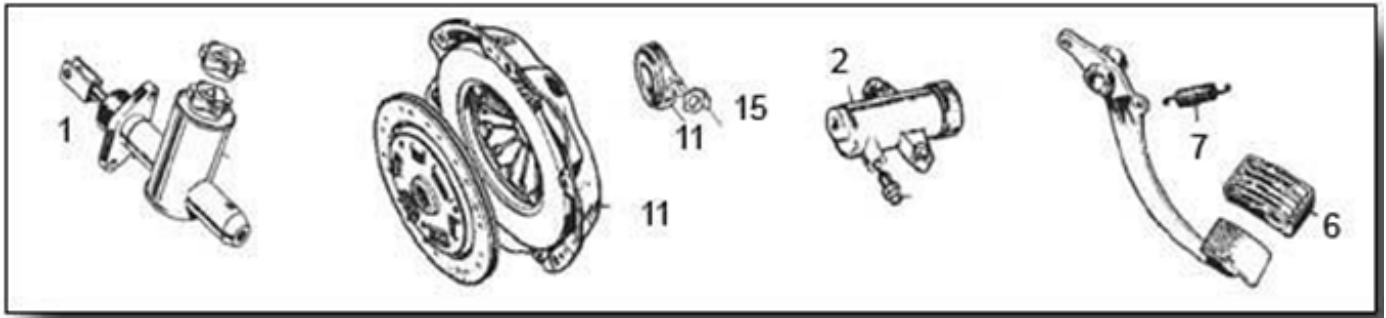

**(1) MIDGET 1275 AP BRAKE
MASTER CYLINDER
GMC151**

[Read More](#)

Price: £79.96 inc VAT

**(1) AP MIDGET DUAL LINE
BRAKE / CLUTCH MASTER
CYLINDER GMC112AP
DISC BRAKES**

[Read More](#)

Price: £157.96 inc VAT