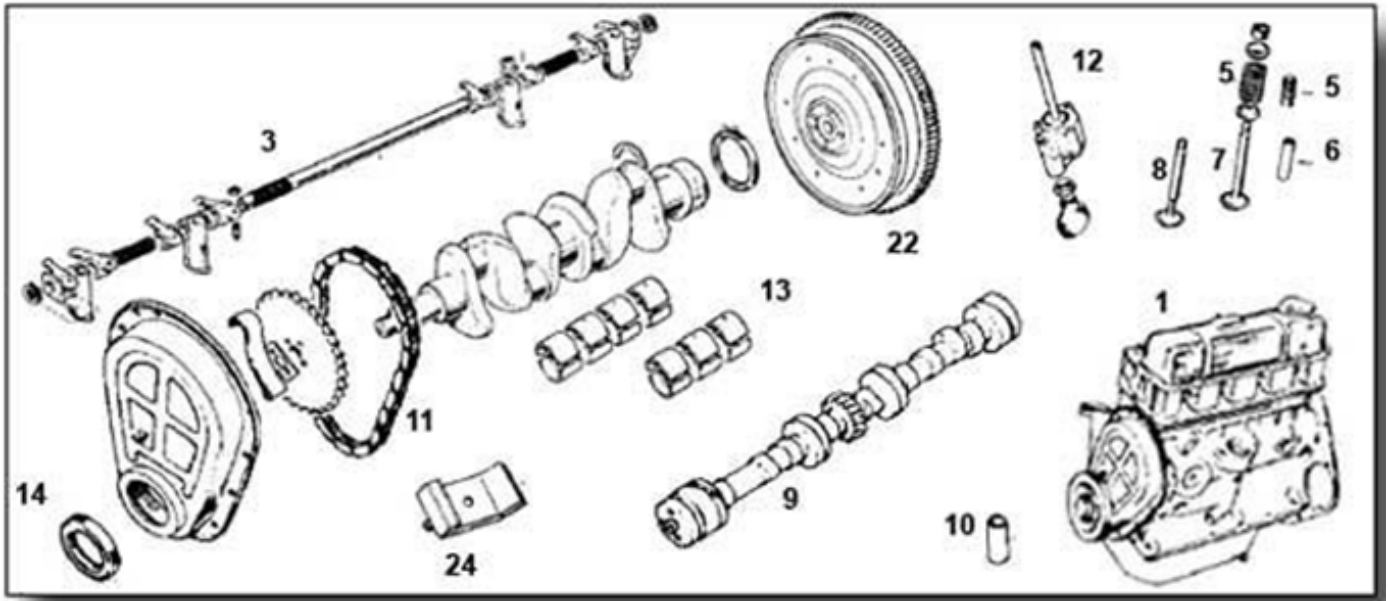

MIDGET 1500 ENGINE

**WF508 MIDGET 1500
ROCKER COVER FIBRE
WASHER**

[Read More](#)

Price: £0.50 inc VAT