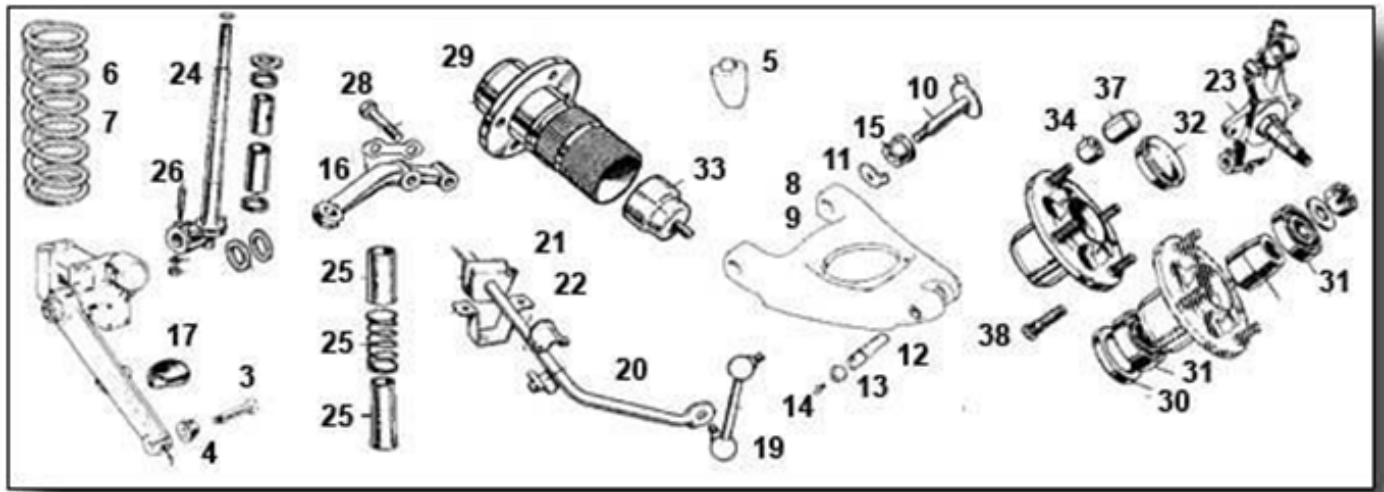

MIDGET FRONT SUSPENSION

UHN445 MGB & MIDGET GREASE NIPPLE 45

[Read More](#)

Price: £1.00 inc VAT

ND607041 MIDGET KING PIN TOP TRUNION CASTLE NUT

[Read More](#)

Price: £2.35 inc VAT

MIDGET WISHBONE FULCRUM PIN AND REPAIR BUSH KIT 2A4020KIT

[Read More](#)

Price: £32.95 inc VAT

MIDGET SET OF POLY POLYURETHANE TOP KING PIN BUSH MIDGET 88G274P

[Read More](#)

Price: £14.95 inc VAT