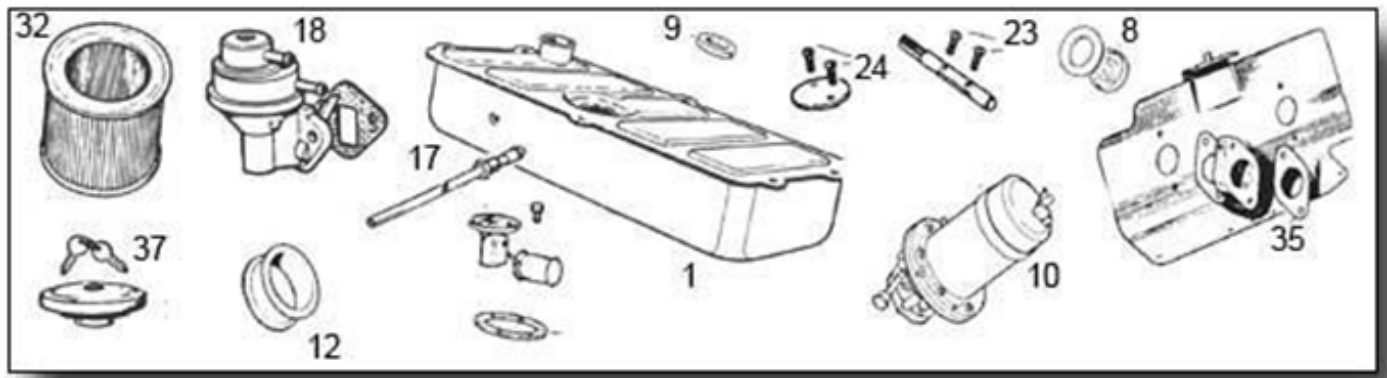

MIDGET FUEL & CARBURATION