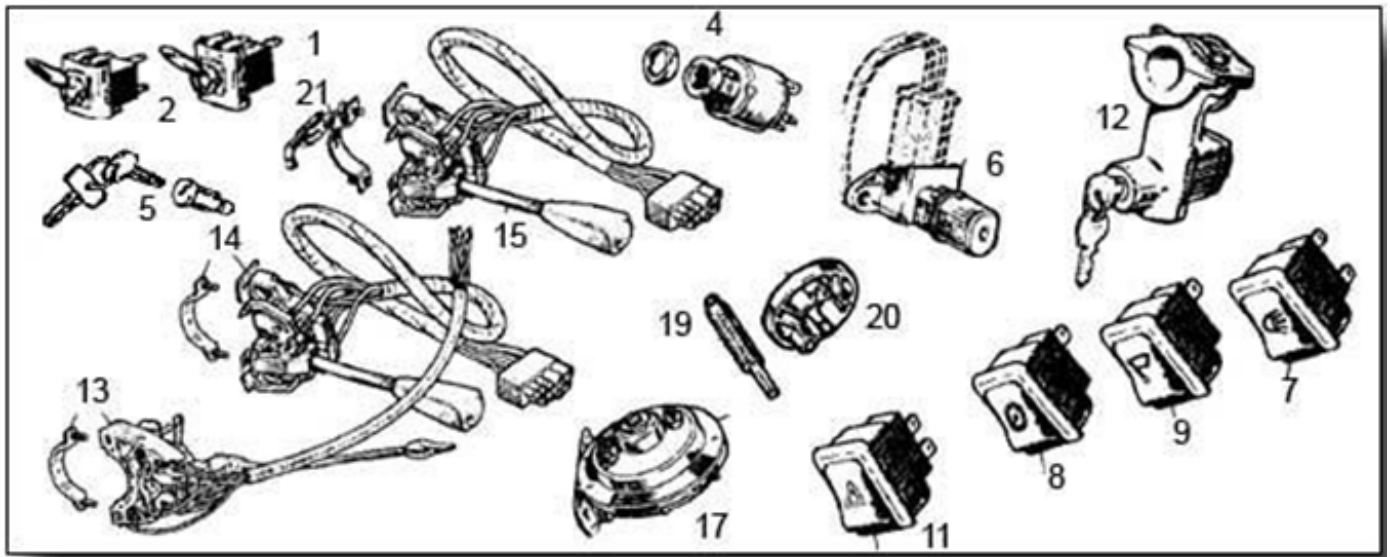

[Read More](#)

Price: £99.95 inc VAT

MIDGET SWITCHES & HORNS

MGB & MIDGET STEERING COLUMN COWL & SCREWS 18G8713

[Read More](#)

Price: £27.50 inc VAT

MGB & MIDGET PAIR OF LUCAS HORNS GGE164/5LUCAS

[Read More](#)