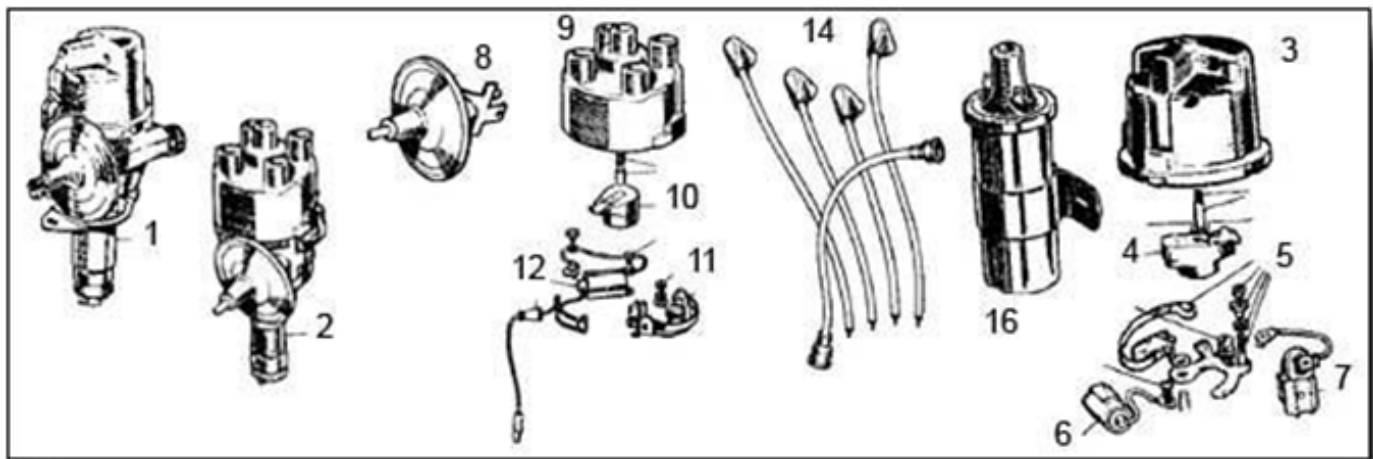

MIDGET DISTRIBUTORS & IGNITION

**N9YCCX4 SET OF 4
MIDGET 1275 SPARK PLUG
PLUGS N9YC**

[Read More](#)

Price: £8.95 inc VAT

**MIDGET 1275 & 1500
STARTER MOTOR RECON
EXCHANGE GXE4405E**

[Read More](#)

Price: £67.96 inc VAT

**MIDGET 1275 & 1500
STARTER MOTOR NEW
GXE4405**

[Read More](#)

Price: £95.95 inc VAT

**MIDGET 1275 & 1500
BATTERY CLAMP KIT
BCK104**

[Read More](#)

Price: £13.96 inc VAT