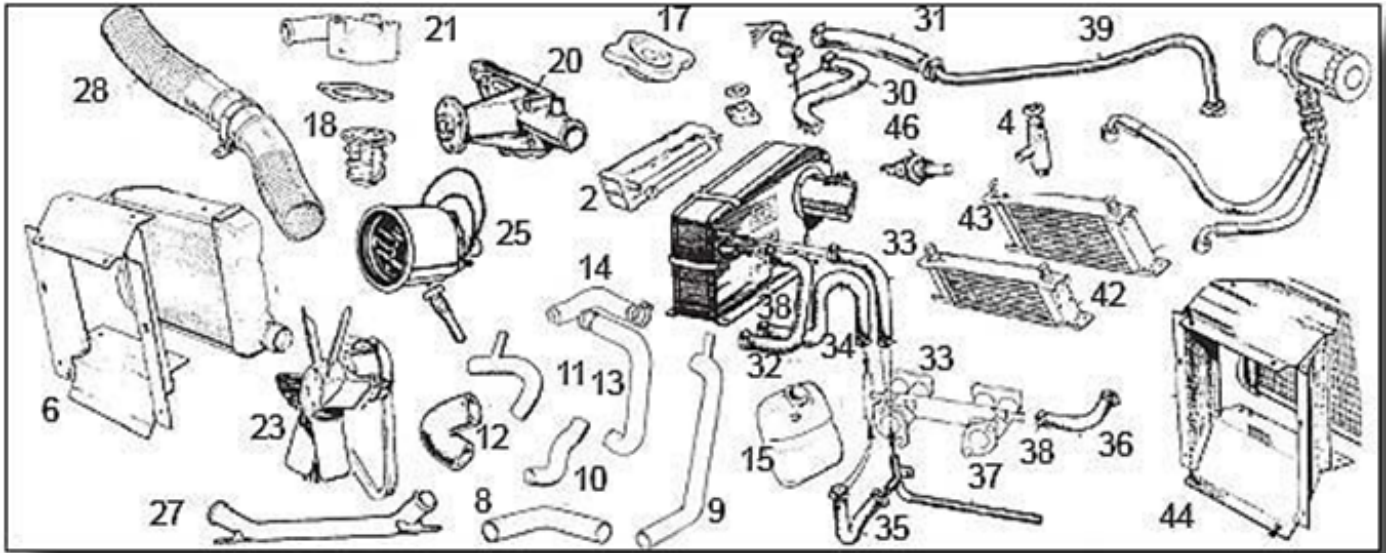

[Read More](#)

Price: £0.76 inc VAT

**(1) MIDGET WINDSCREEN
GLAZING SEAL 88G455**

[Read More](#)

Price: £19.50 inc VAT

MIDGET HEATING & COOLING

TL11 1500 MIDGET WATER RETURN PIPE OLIVE

[Read More](#)