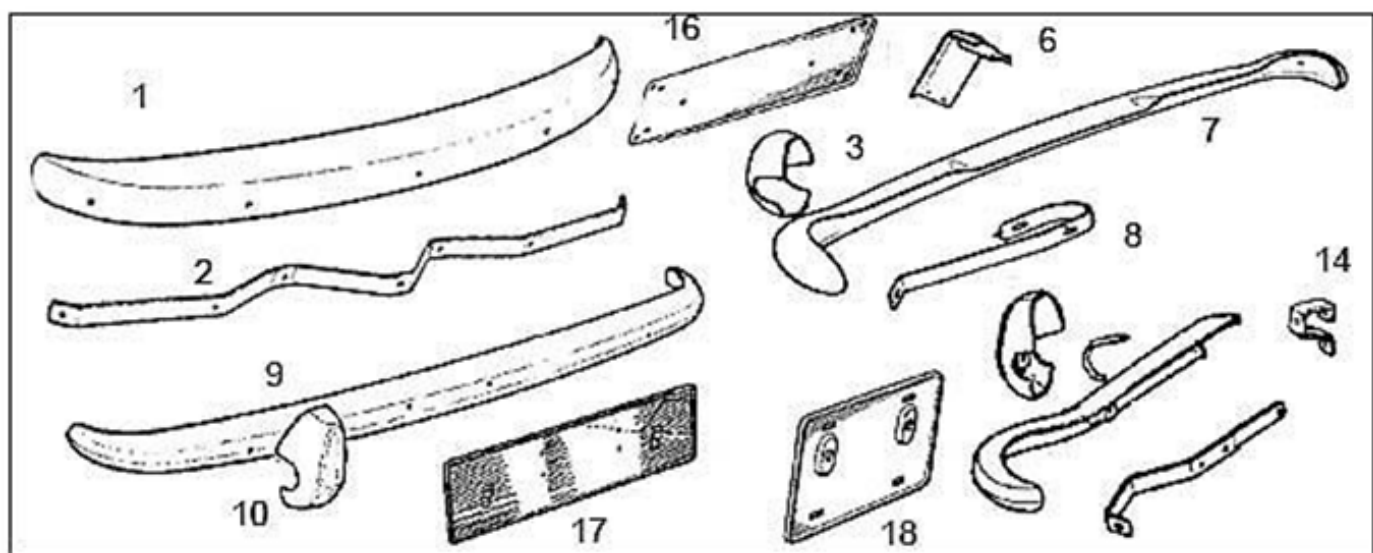

[Read More](#)

Price: £19.50 inc VAT

MIDGET BUMPERS & FITTINGS

SH506091 MIDGET WINDSCREEN FRAME TO BODY BOLT UPPER

[Read More](#)

Price: £0.85 inc VAT

MIDGET SPRING BAR FOR EARLY FRONT BUMPER AHA5696

[Read More](#)