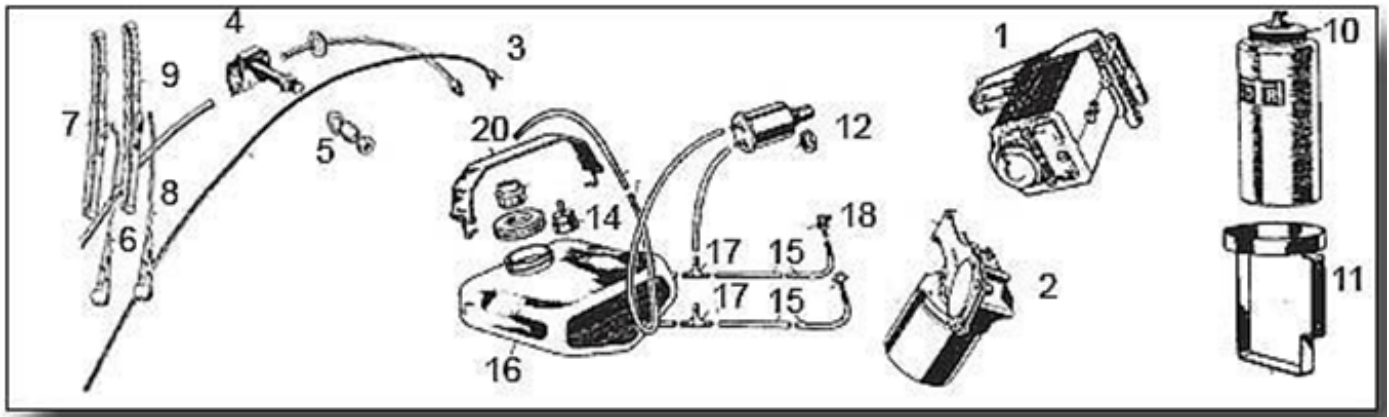

MIDGET WINDSCREEN WIPERS