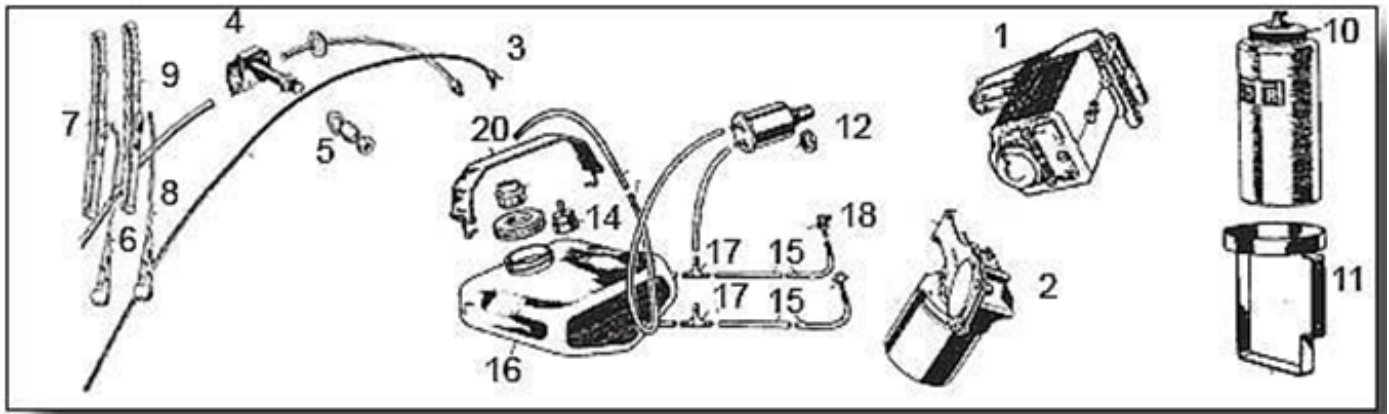

MIDGET WINDSCREEN WIPERS