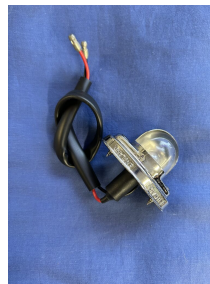

**2A9119 MIDGET 1275
CHROME NUMBER PLATE
LAMP 70-74**

[Read More](#)

Price: £36.95 inc VAT

**127916Z MGB & MIDGET
NUMBER PLATE LAMP
PLASTIC SILVER**

[Read More](#)

Price: £14.95 inc VAT

**127916BLK 83H335 MGB &
MIDGET NUMBER PLATE
LAMP PLASTIC BLACK**