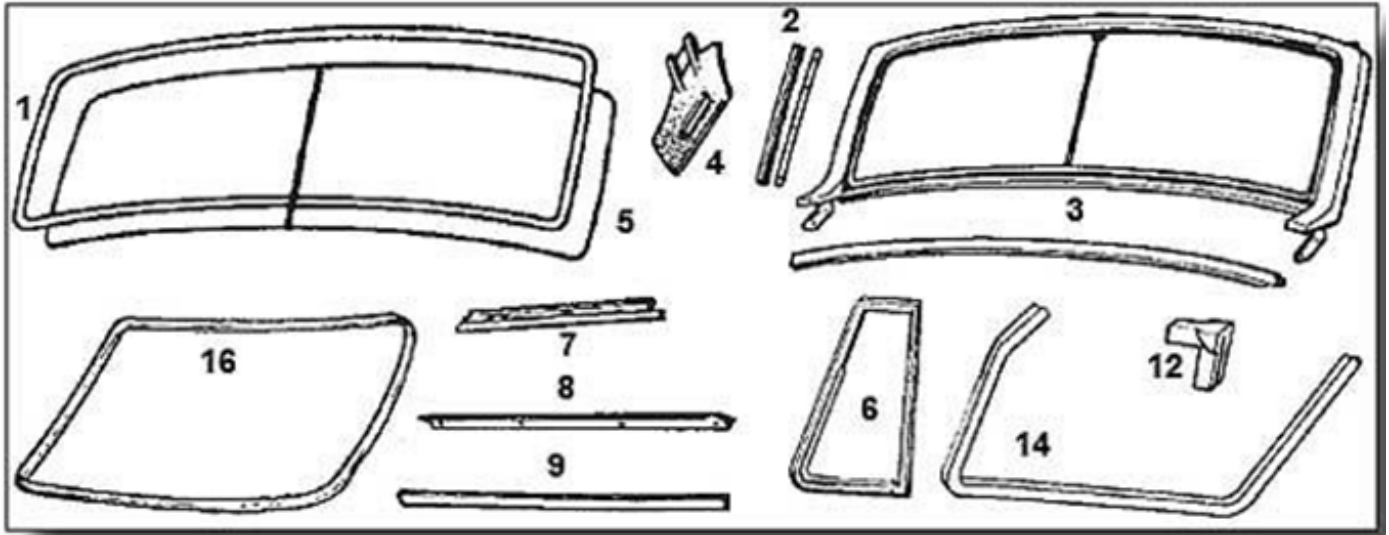

MIDGET GLAZING & SEALS