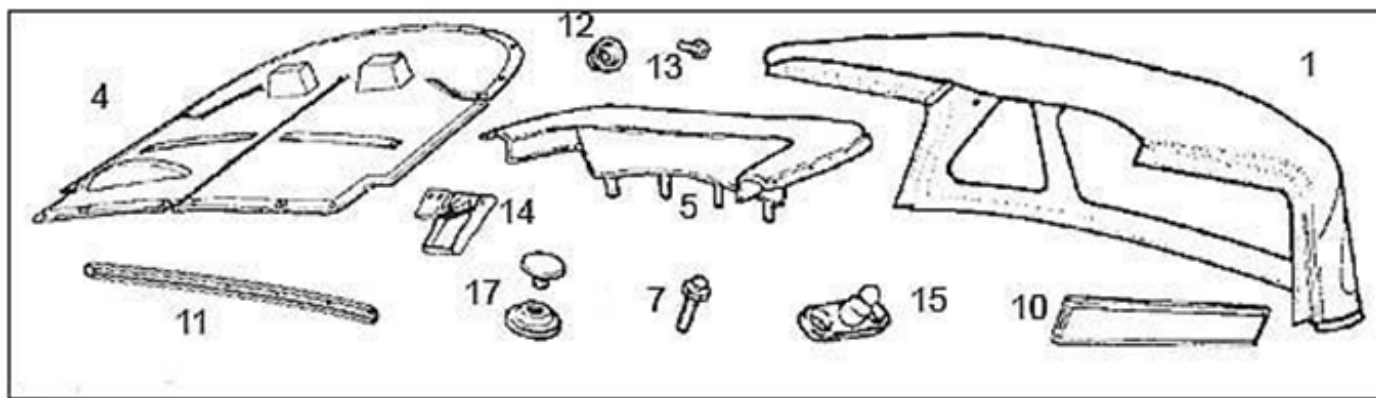

**(1) MGB & MIDGET
BHA4764 DUAL OIL
WATER GAUGE SMITHS
CENTIGRADE OC NEW**

[Read More](#)

Price: £129.95 inc VAT

**(1) MGB & MIDGET
BHA4737 DUAL OIL
WATER GAUGE SMITHS
FARENHEIT OF NEW**

[Read More](#)

Price: £129.95 inc VAT