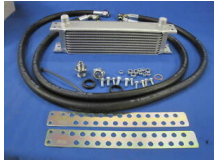

(40) MIDGET 1275 OIL COOLER KIT 10 ROW RUBBER OIL COOLER & RUBBER HOSES AJJ3323

[Read More](#)

Price: £110.00 inc VAT