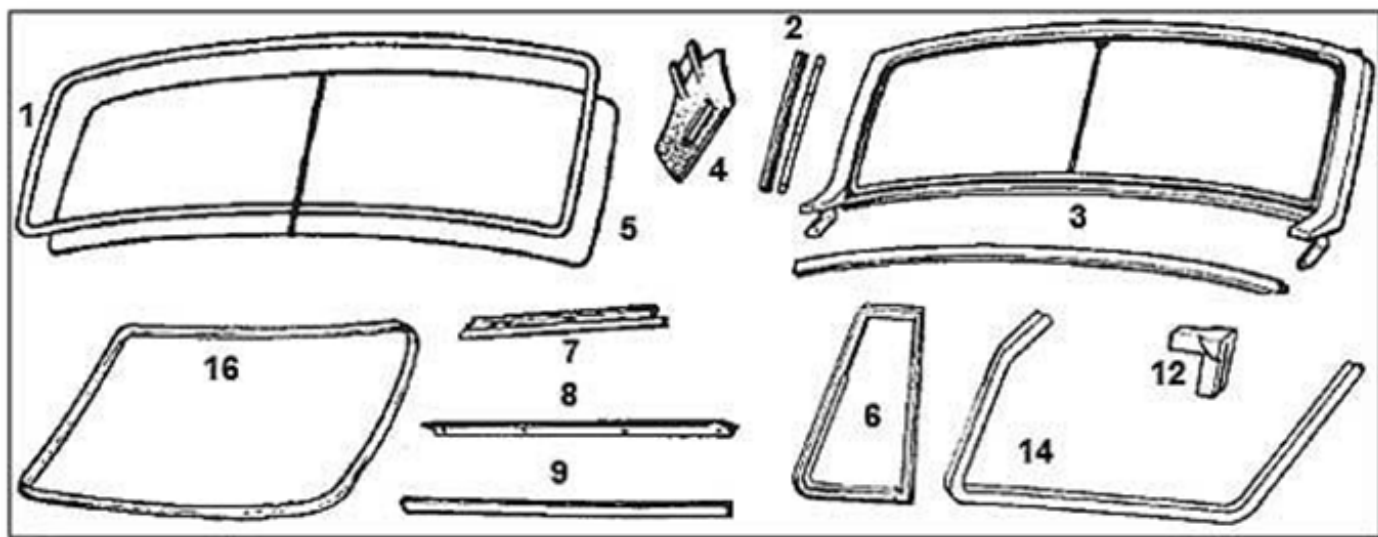

**(1) MGB & MIDGET
BHA4764 DUAL OIL
WATER GAUGE SMITHS
CENTIGRADE OC NEW**

[Read More](#)

Price: £129.95 inc VAT

**(1) MGB & MIDGET
BHA4737 DUAL OIL
WATER GAUGE SMITHS
FARENHEIT OF NEW**

[Read More](#)

Price: £129.95 inc VAT