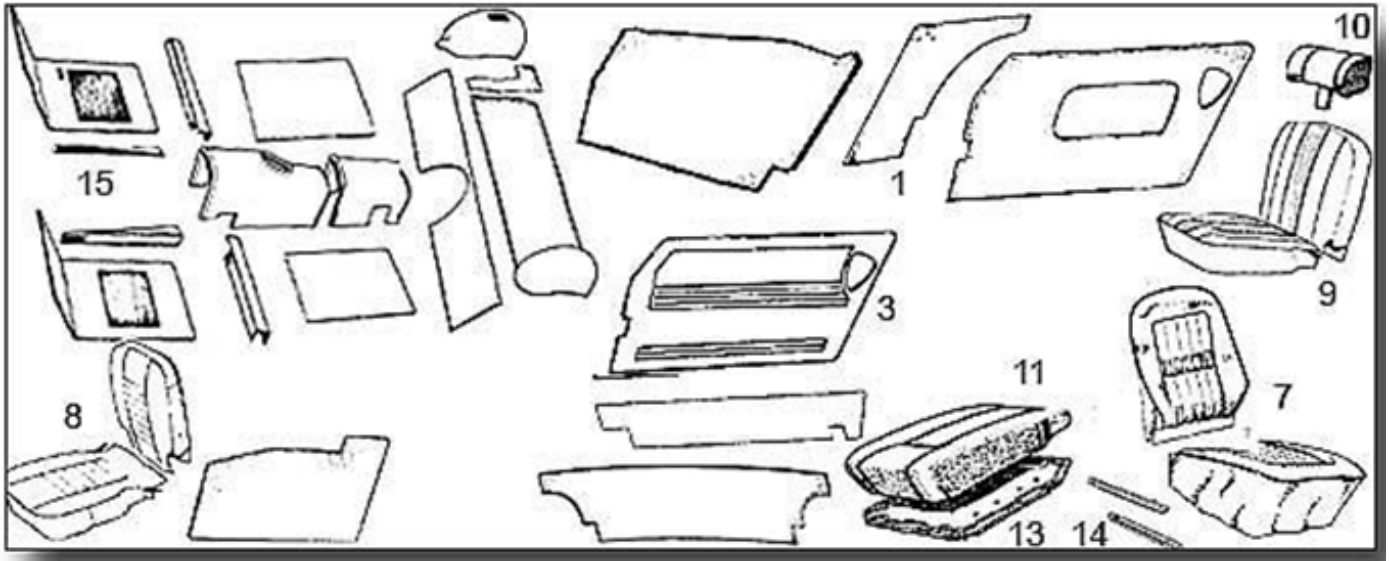

MIDGET INTERIOR TRIM, CARPETS & SEATS