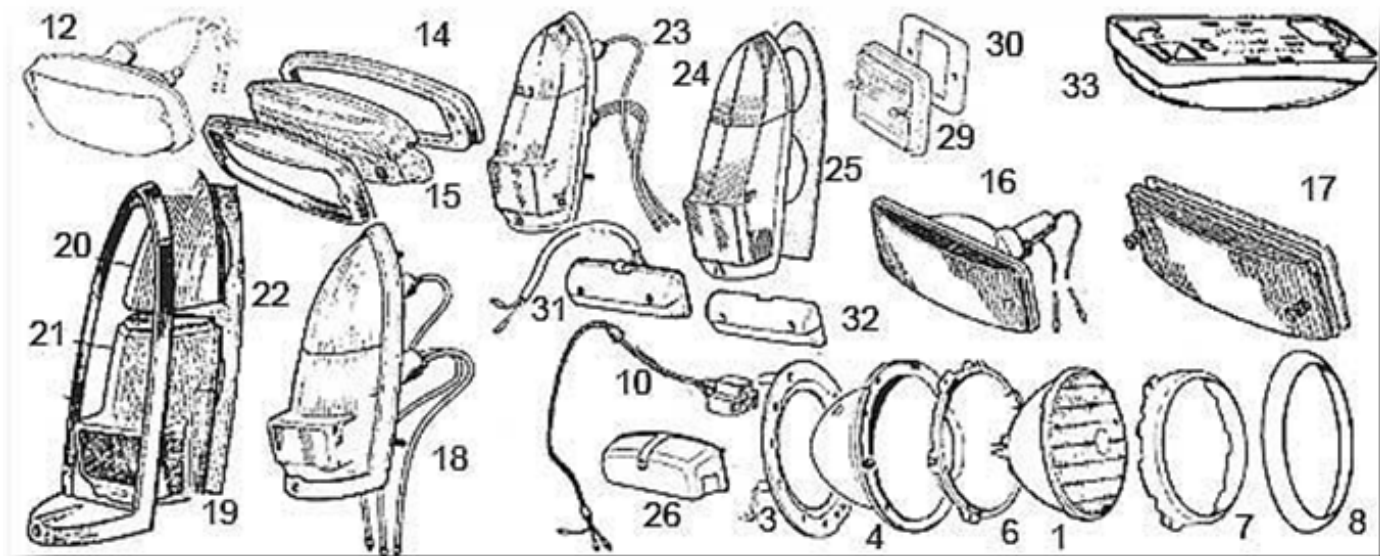

MIDGET LIGHTING

**WPS4699 MGB & 1500
MIDGET PAIR WIPAC LEFT
HAND DRIVE HALOGEN
HEAD LAMPS RUBBER
BUMPER**

[Read More](#)

Price: £49.96 inc VAT