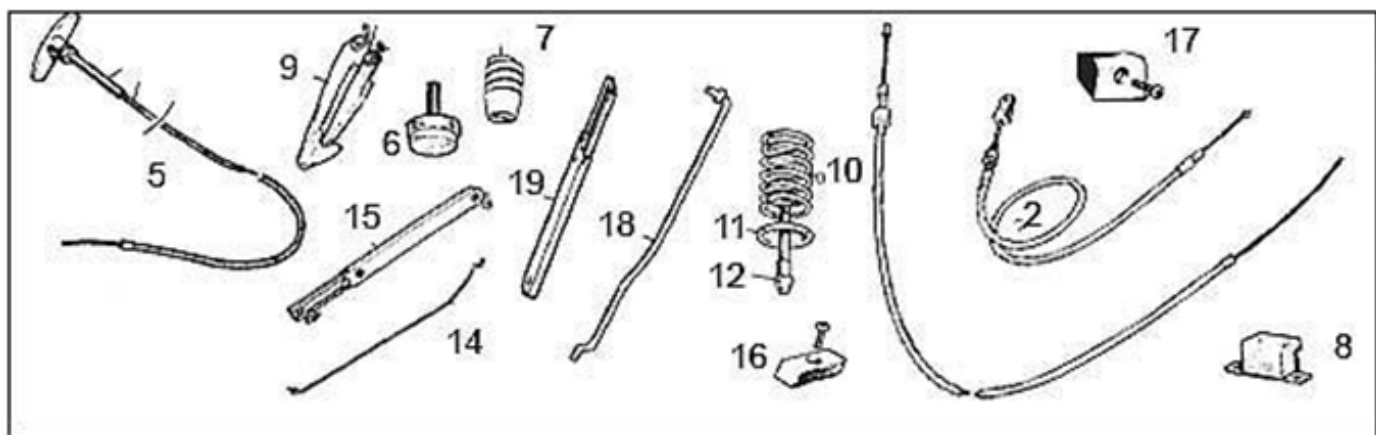

MIDGET CABLES, BONNET & BOOT LID

**WS600061 MIDGET
THACKERY WASHER
BONNET STAY**

[Read More](#)

Price: £1.75 inc VAT

[Read More](#)

Price: £2.26 inc VAT

[Read More](#)

Price: £0.25 inc VAT

**MIDGET 1500 SPEEDO
CABLE GSD288**

[Read More](#)

Price: £11.75 inc VAT