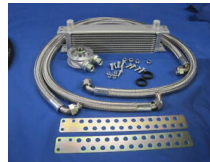

**(45) MIDGET 1275
EXPANSION TANK
OVERFLOW HOSE
GRH1001M**

[Read More](#)

Price: £2.75 inc VAT

**(42) MIDGET 10 ROW OIL
COOLER ARO9807**

[Read More](#)

Price: £33.95 inc VAT

**(41) MIDGET 1500 OIL
COOLER KIT 10 ROW OIL
COOLER & 2 STAINLESS
STEEL S/S HOSES
AJJ3324SS**