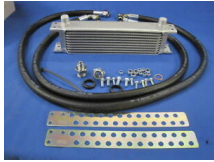

(40) MIDGET 1275 OIL COOLER KIT 10 ROW RUBBER OIL COOLER & RUBBER HOSES AJJ3323

[Read More](#)

Price: £77.95 inc VAT