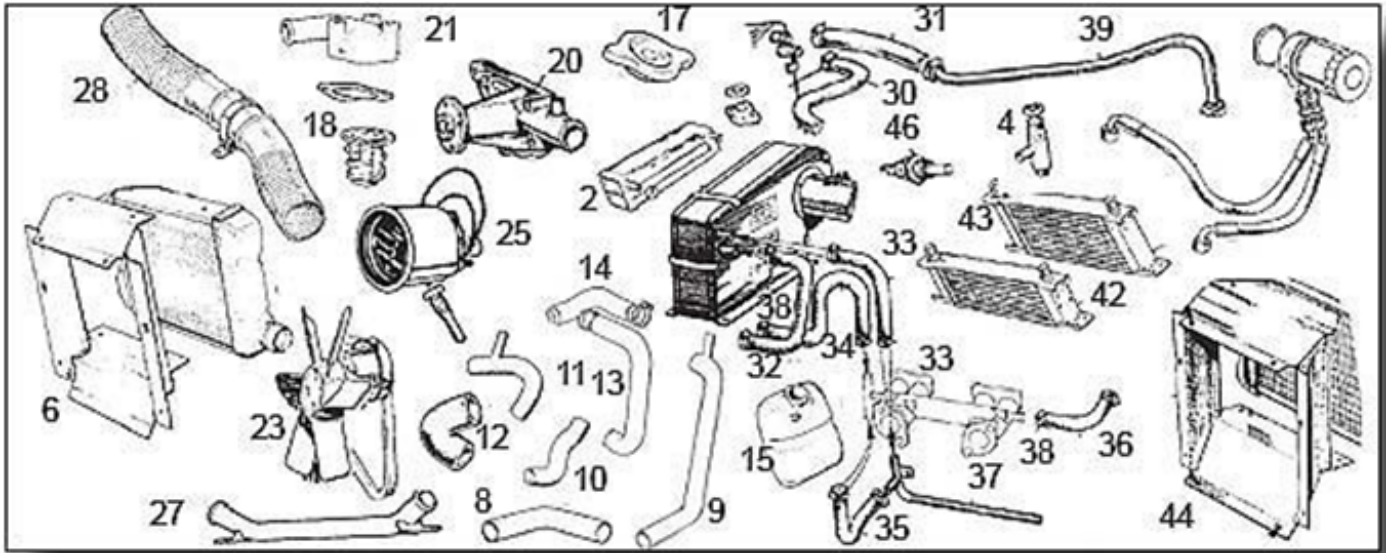

[Read More](#)

Price: £0.25 inc VAT

**(10) MIDGET INNER
WEATHERSTRIP CLIP
AHA7838**

[Read More](#)

Price: £0.76 inc VAT

**(1) MIDGET WINDSCREEN
GLAZING SEAL 88G455**

[Read More](#)

Price: £19.50 inc VAT