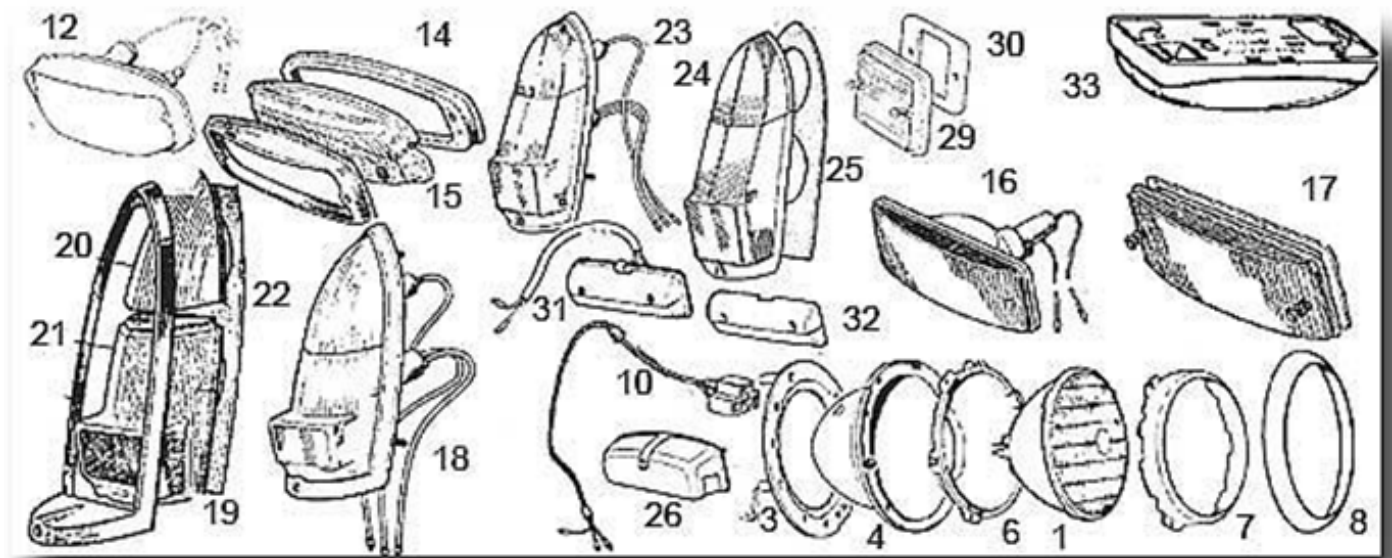

**(11) CHA96 MIDGET SEAT
BASE FOAM 1970 ON**

[Read More](#)

Price: £39.95 inc VAT

**(1) TK216 MIDGET 12 PIECE
INTERIOR TRIM KIT 70 ON**

[Read More](#)

Price: £279.95 inc VAT

MIDGET LIGHTING

**WPS4699 MGB & 1500
MIDGET PAIR WIPAC LEFT
HAND DRIVE HALOGEN
HEAD LAMPS RUBBER
BUMPER**