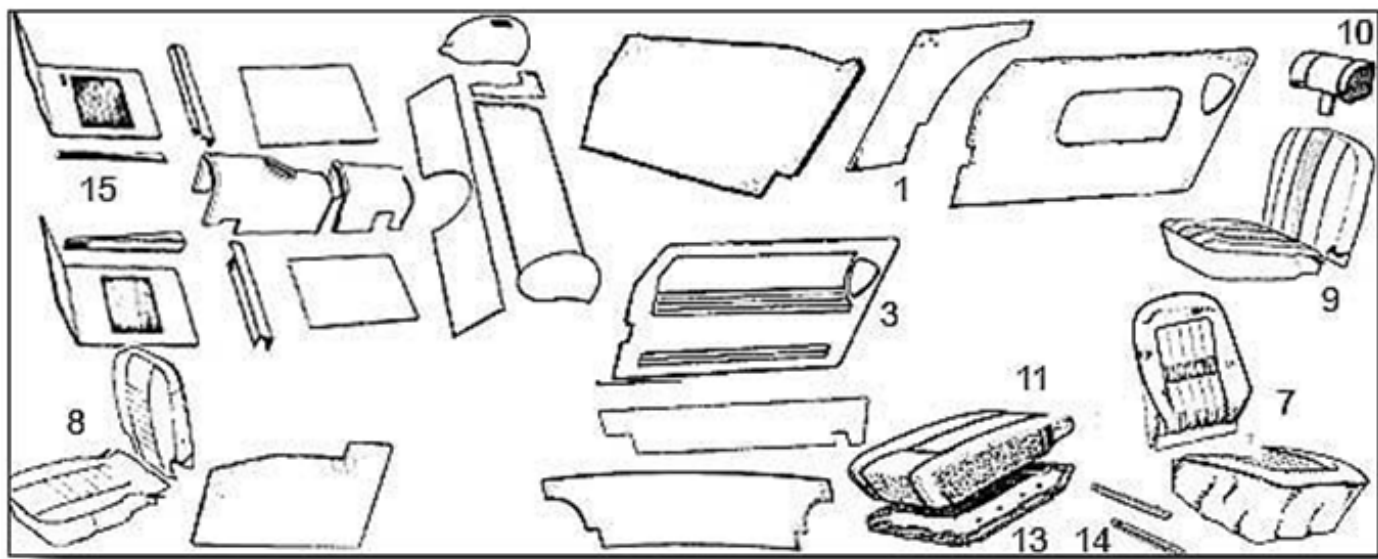

**(10) MIDGET HOOD
VELCRO STRIP AHA9054**

[Read More](#)

Price: £6.95 inc VAT

**(1) CHA87 MIDGET
ORIGINAL QUALITY VINYL
HOOD 1967 ON**

[Read More](#)

Price: £359.95 inc VAT

MIDGET INTERIOR TRIM, CARPETS & SEATS