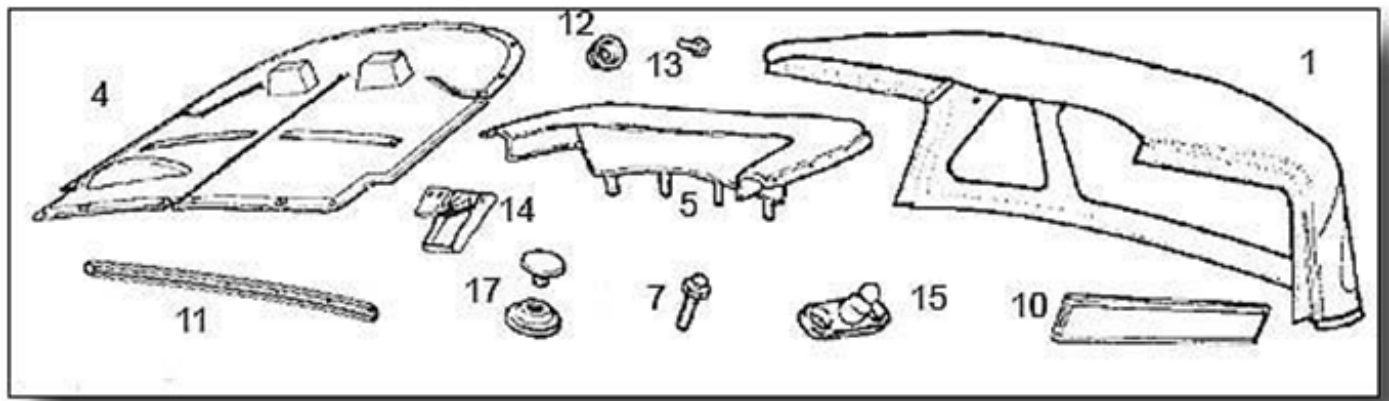

**(1) MGB & MIDGET
BHA4764 DUAL OIL
WATER GAUGE SMITHS
CENTIGRADE OC NEW**

[Read More](#)

Price: £142.50 inc VAT

**(1) MGB & MIDGET
BHA4737 DUAL OIL
WATER GAUGE SMITHS
FARENHEIT OF NEW**

[Read More](#)

Price: £142.50 inc VAT