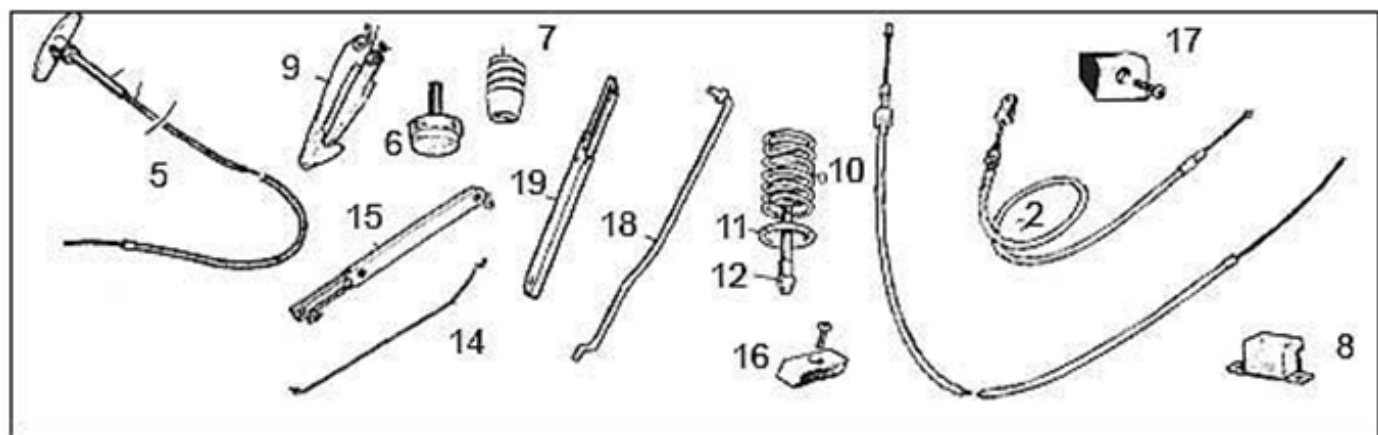

[Read More](#)

Price: £45.00 inc VAT

**(10) MIDGET OVER RIDER
RUBBER FACED FRONT
AND REAR AHA9633**

[Read More](#)

Price: £72.50 inc VAT

**(1) MIDGET EARLY FRONT
CHROME BUMPER
AHA5695**

[Read More](#)

Price: £162.50 inc VAT