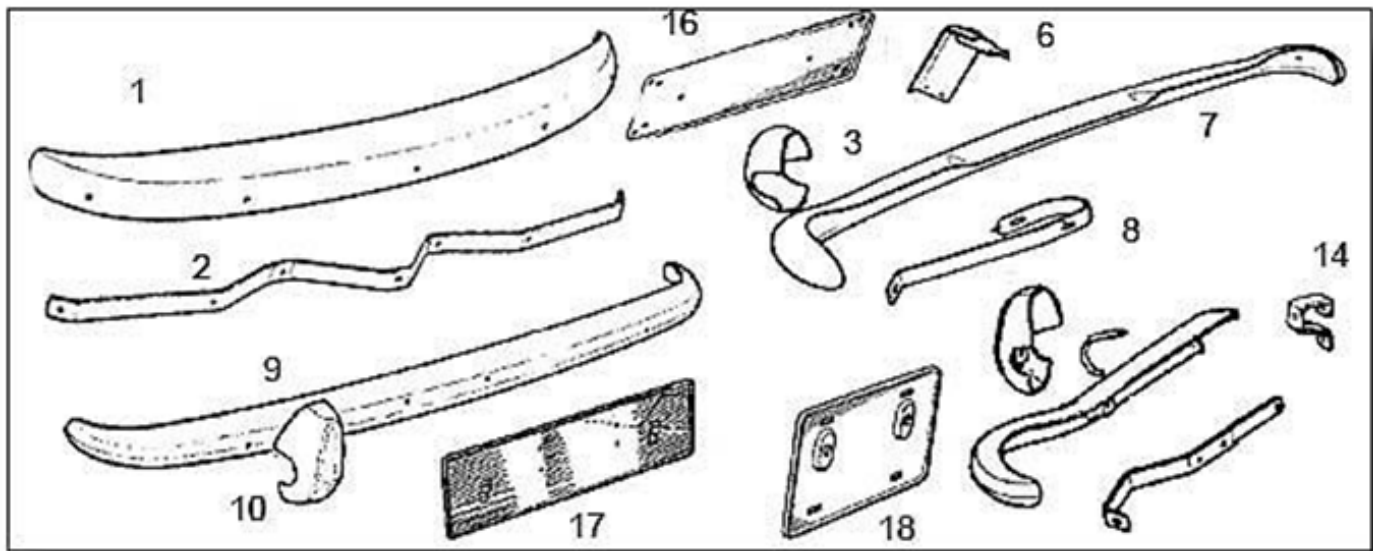

[Read More](#)

Price: £19.50 inc VAT

MIDGET BUMPERS & FITTINGS

**SH506091 MIDGET
WINDSCREEN FRAME TO
BODY BOLT UPPER**

[Read More](#)

Price: £0.85 inc VAT

**MIDGET SPRING BAR FOR
EARLY FRONT BUMPER
AHA5696**