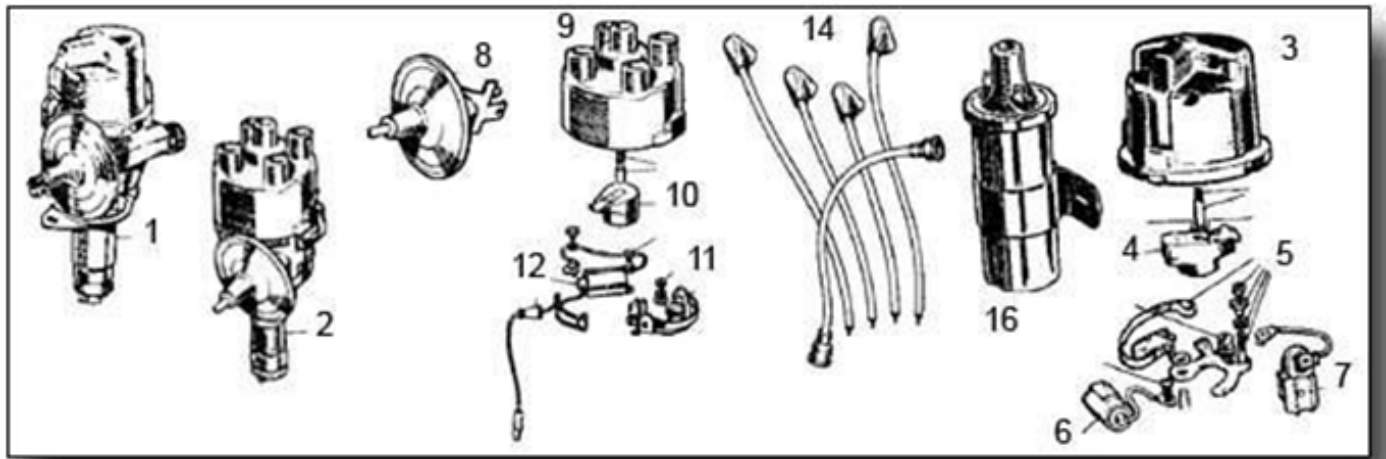

MIDGET DISTRIBUTORS & IGNITION

N9YCCX4 SET OF 4 MIDGET 1275 SPARK PLUG PLUGS N9YC

[Read More](#)

Price: £8.95 inc VAT

MIDGET 1275 & 1500 STARTER MOTOR RECON EXCHANGE GXE4405E

[Read More](#)

Price: £67.96 inc VAT

MIDGET 1275 & 1500 STARTER MOTOR NEW GXE4405

[Read More](#)

Price: £95.95 inc VAT

MIDGET 1275 & 1500 BATTERY CLAMP KIT BCK104

[Read More](#)

Price: £13.96 inc VAT