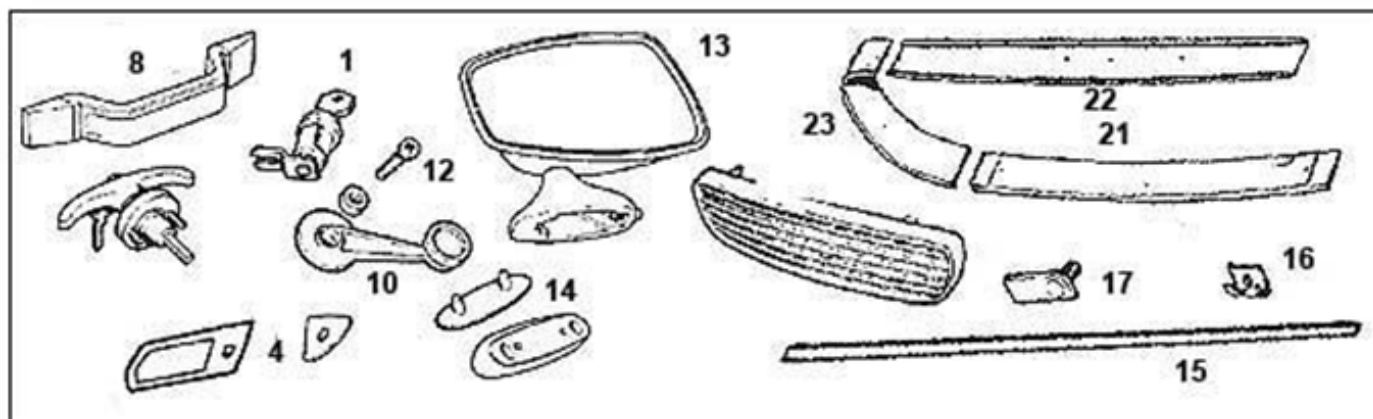

MIDGET DOOR, BOOT & CHROME

SF604081 MGB & MIDGET DOOR LOCK MECH SCREW

[Read More](#)

Price: £0.40 inc VAT

RMP310 CHROME COUNTER SUNK DOOR PULL SCREW

[Read More](#)

Price: £0.50 inc VAT

PMZ210 MIDGET BOOT LID BUFFER SCREW

[Read More](#)

Price: £0.25 inc VAT

MS38/MID PAIR MIDGET S/S THRESHOLD PLATES

[Read More](#)

Price: £27.00 inc VAT