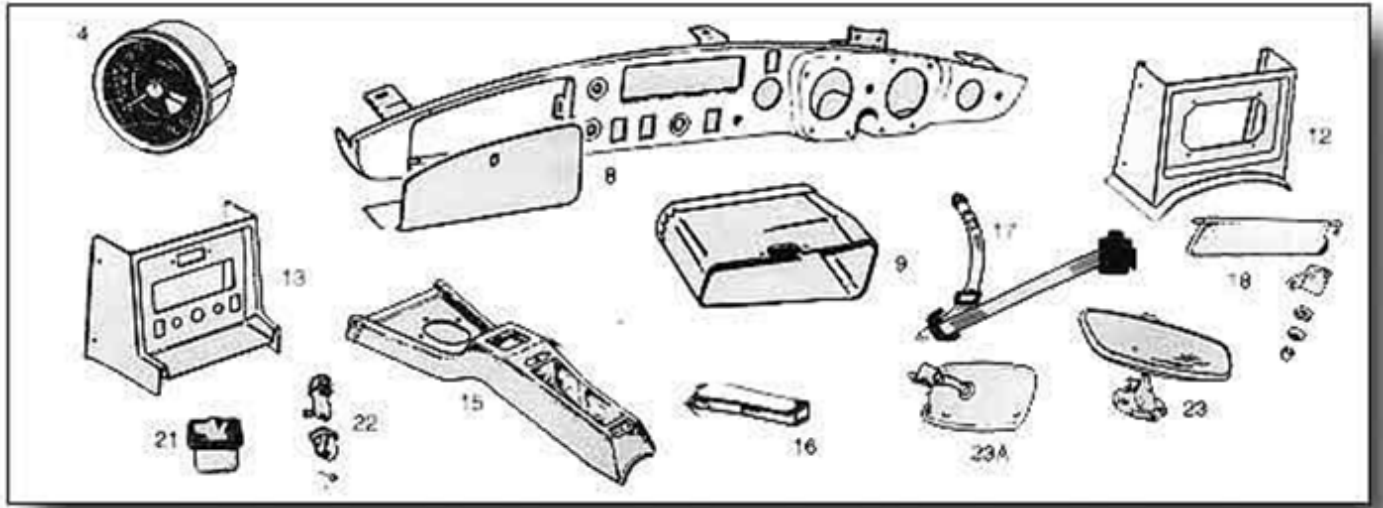

## MGB DASHBOARD & INTERIOR

**X3A2915P MGB CONSOLE  
ARMREST PEG LOCATING  
PLATE**

[Read More](#)

**Price:** £3.76 inc VAT

**X3A2915H MGB CONSOLE  
ARMREST HINGE**

[Read More](#)

**Price:** £11.75 inc VAT

**X3A2915A MGB CONSOLE  
ARMREST BLACK VINYL  
WITH COLOUR PIPING**