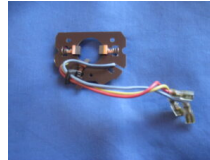

### SH604111 1/4 UNF X 1 3/8" SET SCREW

[Read More](#)

**Price:** £0.55 inc VAT