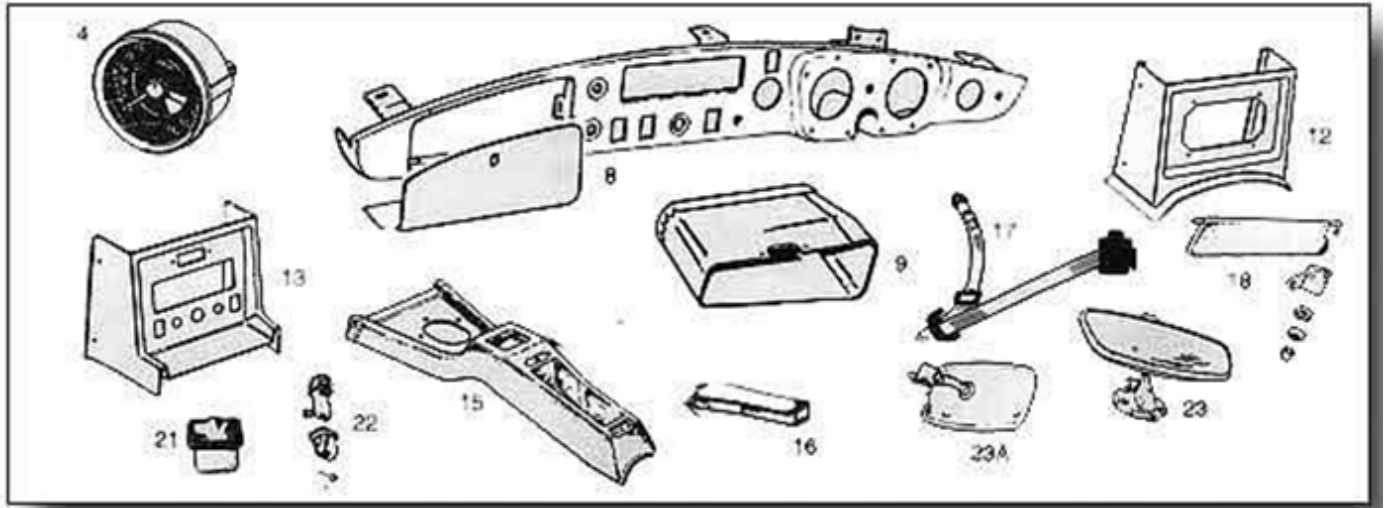

MGB GAUGES

RFR110 CABLE / WIRING GROMMET

[Read More](#)

Price: £2.26 inc VAT

NEW MGA JAEGER OIL PRESSURE & WATER TEMPERATURE F DUAL GAUGE GD1501/01 / 17H298

[Read More](#)

Price: £159.95 inc VAT

NEW MGA JAEGER OIL PRESSURE & WATER TEMPERATURE C DUAL GAUGE GD1501/04/ BHA4110

[Read More](#)

Price: £159.95 inc VAT

MGB TIME CLOCK 52MM NEW OUTRIGHT GAE128

[Read More](#)

Price: £89.95 inc VAT