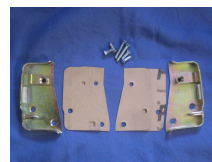

**DLSKIT MGB & MIDGET  
DOOR LOCK SCREWS AND  
LATCH SCREWS KIT**

[Read More](#)

**Price:** £2.95 inc VAT

**CZA3311KIT MGB &  
MIDGET MKII DOOR  
CATCH STRIKER PLATES,  
SHIMS AND SCREW KIT**

[Read More](#)