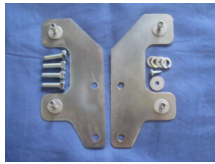

**BHH2127FK MGB
RADIATOR DUCT MUD
SHIELD FITTING KIT 1976
ON**

[Read More](#)

Price: £49.96 inc VAT