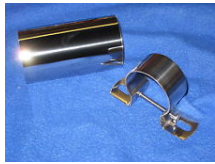

**GAC8470CC MGB MGC GT
ROADSTER MIDGET
STAINLESS STEEL COIL
COVER AND BRACKET**

[Read More](#)

Price: £11.95 inc VAT