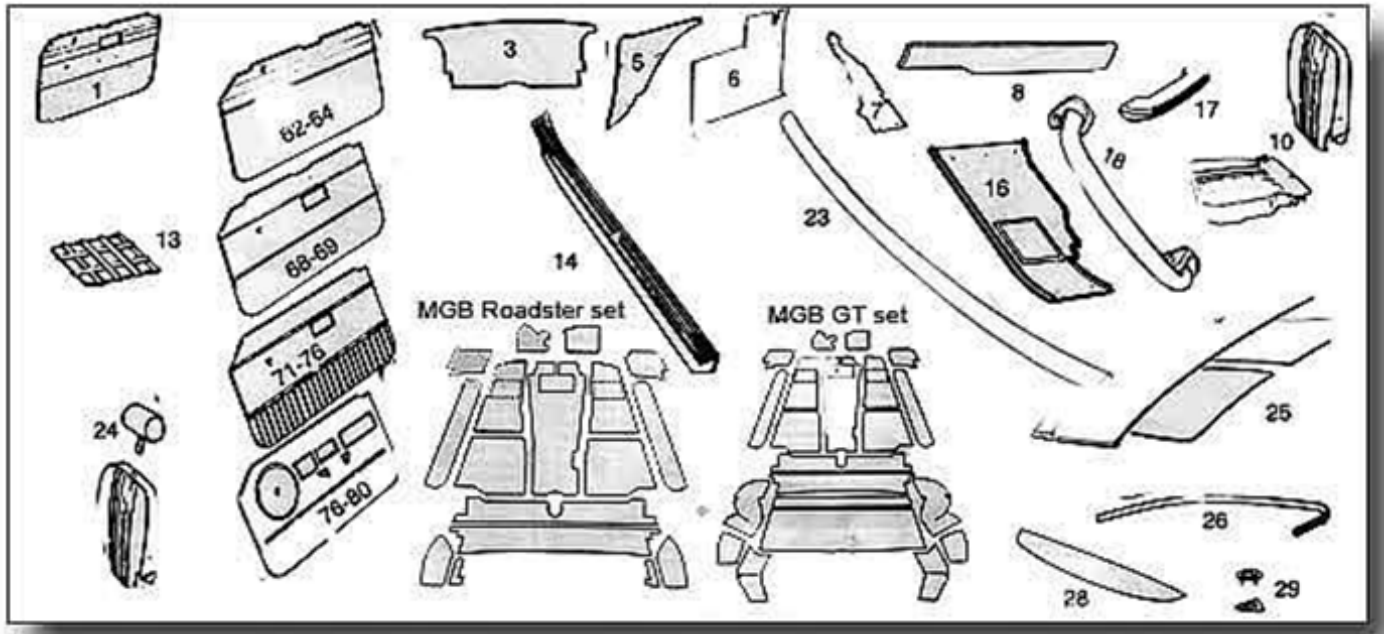

## MGB TRIM PANELS, SEAT COVERS & CARPETS

**X3A6185L MGB PAIR  
BLACK LEATHER FLAT  
HEADRESTS 1976 -80**

[Read More](#)

**Price:** £219.95 inc VAT

**X3A2915P MGB CONSOLE  
ARMREST PEG LOCATING  
PLATE**

[Read More](#)