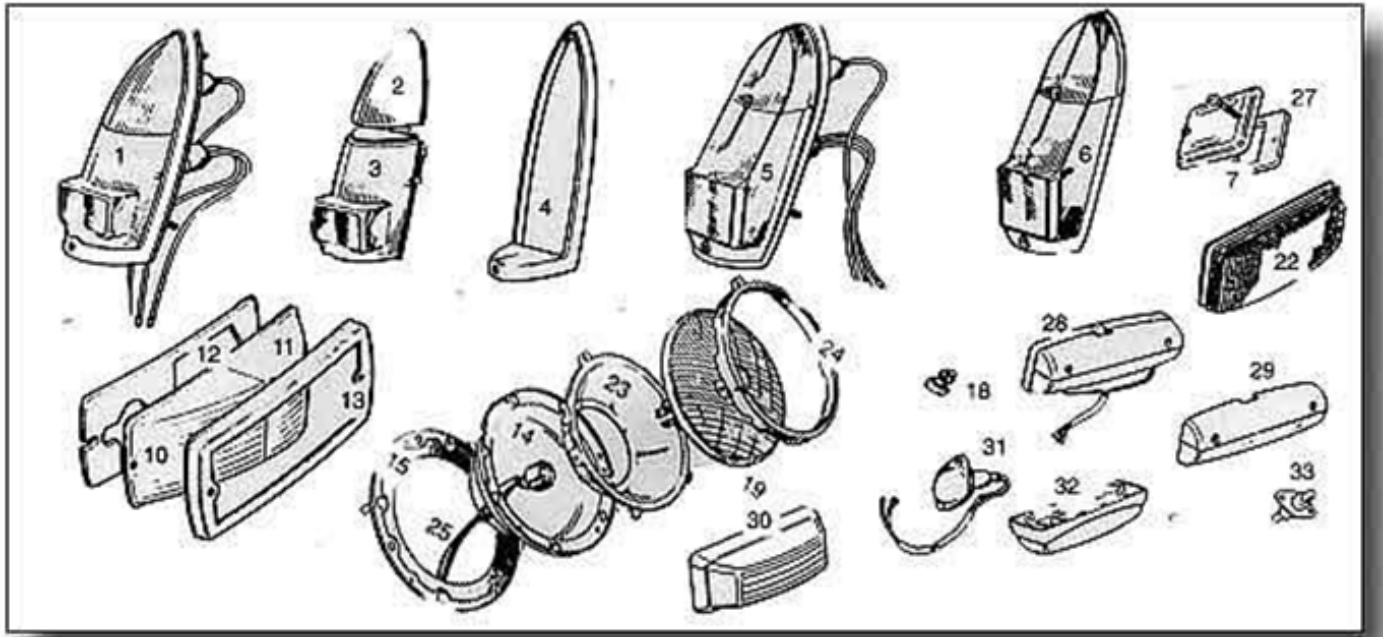

MGB LIGHTS

**WPS4699 MGB & 1500
MIDGET PAIR WIPAC LEFT
HAND DRIVE HALOGEN
HEAD LAMPS RUBBER
BUMPER**

[Read More](#)

Price: £49.96 inc VAT