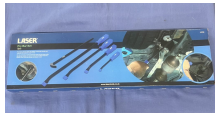

LPB MGB LAPEL ENAMEL PIN BADGE MG OCTAGON EMBLEM LOGO MOTIF GOLD SILVER

[Read More](#)

Price: £3.95 inc VAT

LASER TRACK ROD ADJUSTING WRENCH WITH SPRING LOADED JAW 8038

[Read More](#)

Price: £19.96 inc VAT