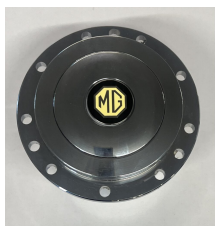

Price: £19.96 inc VAT

**MAGNETIC TRAY 3 PIECE
SET, MG CAP, KEY RING &
SCREWDRIVER GIFT SET**

[Read More](#)

Price: £29.95 inc VAT

**MAGNETIC PARTS TRAY
SET OF 3 GREAT GIFT
LASER 8755**

[Read More](#)

Price: £19.96 inc VAT