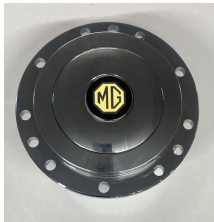

LUXBOS MGB & MIDGET CHROME STEERING WHEEL BOS 6 OR 9 HOLES CHROME & CHROME PUSH WITH ENAMEL BADGE

[Read More](#)

Price: £49.90 inc VAT