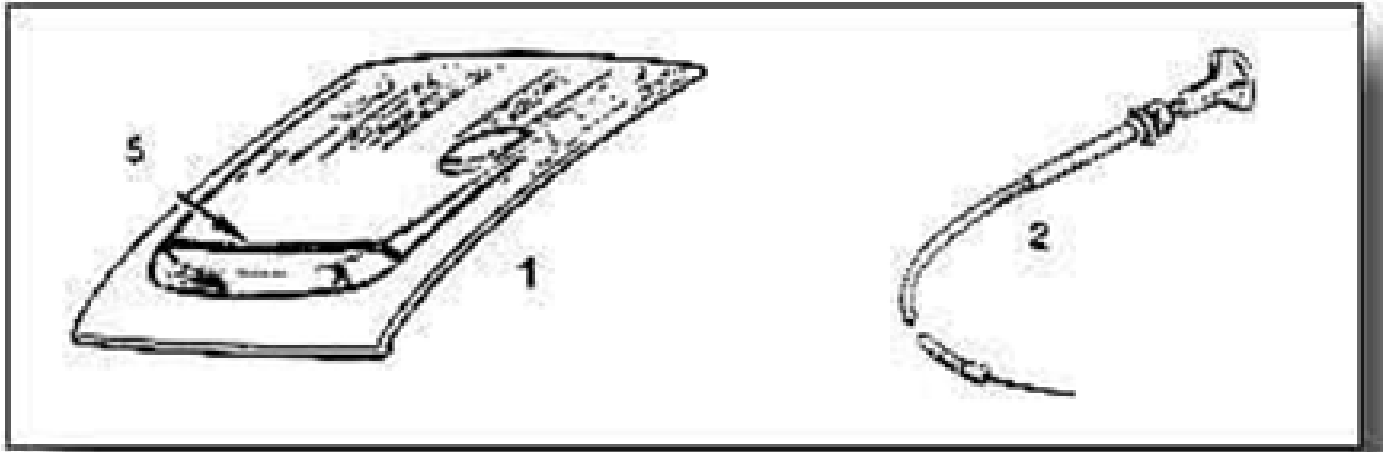

Price: £5.95 inc VAT

**22B483 MGC & GT V8
PROPSHAFT D SHAPE
BOLT**

[Read More](#)

Price: £7.75 inc VAT

**(15) MGC GEARBOX
MOUNTING AHC800
MOUNT**

[Read More](#)

Price: £23.50 inc VAT

MGC MISCELLANEOUS