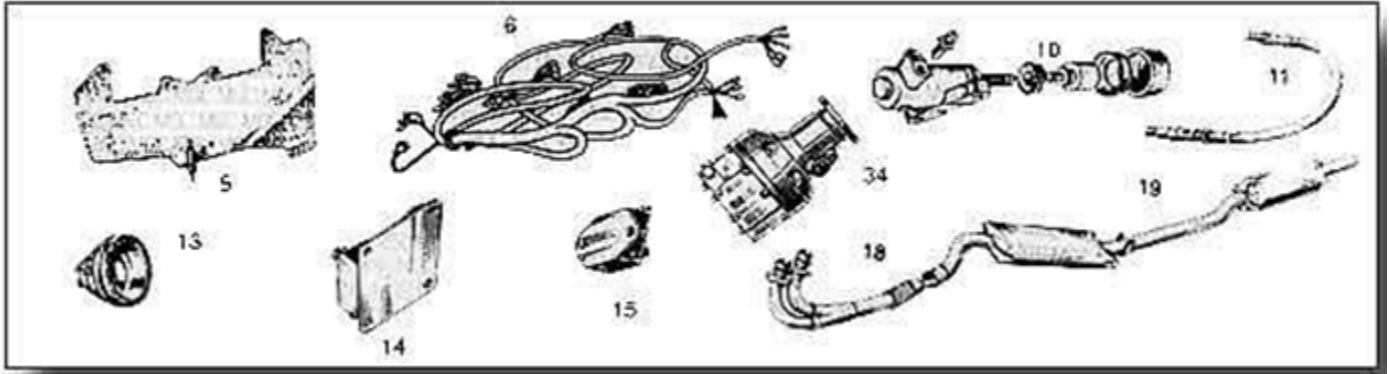

12B2317SS MGC STAINLESS STEEL CARB HEATSHIELD

[Read More](#)

Price: £69.96 inc VAT

12B2317SK MGC STAINLESS STEEL CARB HEATSHIELD & BRACKET KIT

[Read More](#)

Price: £77.95 inc VAT

MGC CLUTCH

MGC COPPER CLUTCH PIPE 11H217C