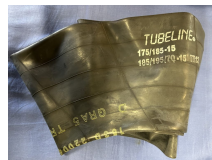

**452-765SET 15" WIRE
WHEEL INNER TUBES SET
OF 4**

[Read More](#)

Price: £49.50 inc VAT