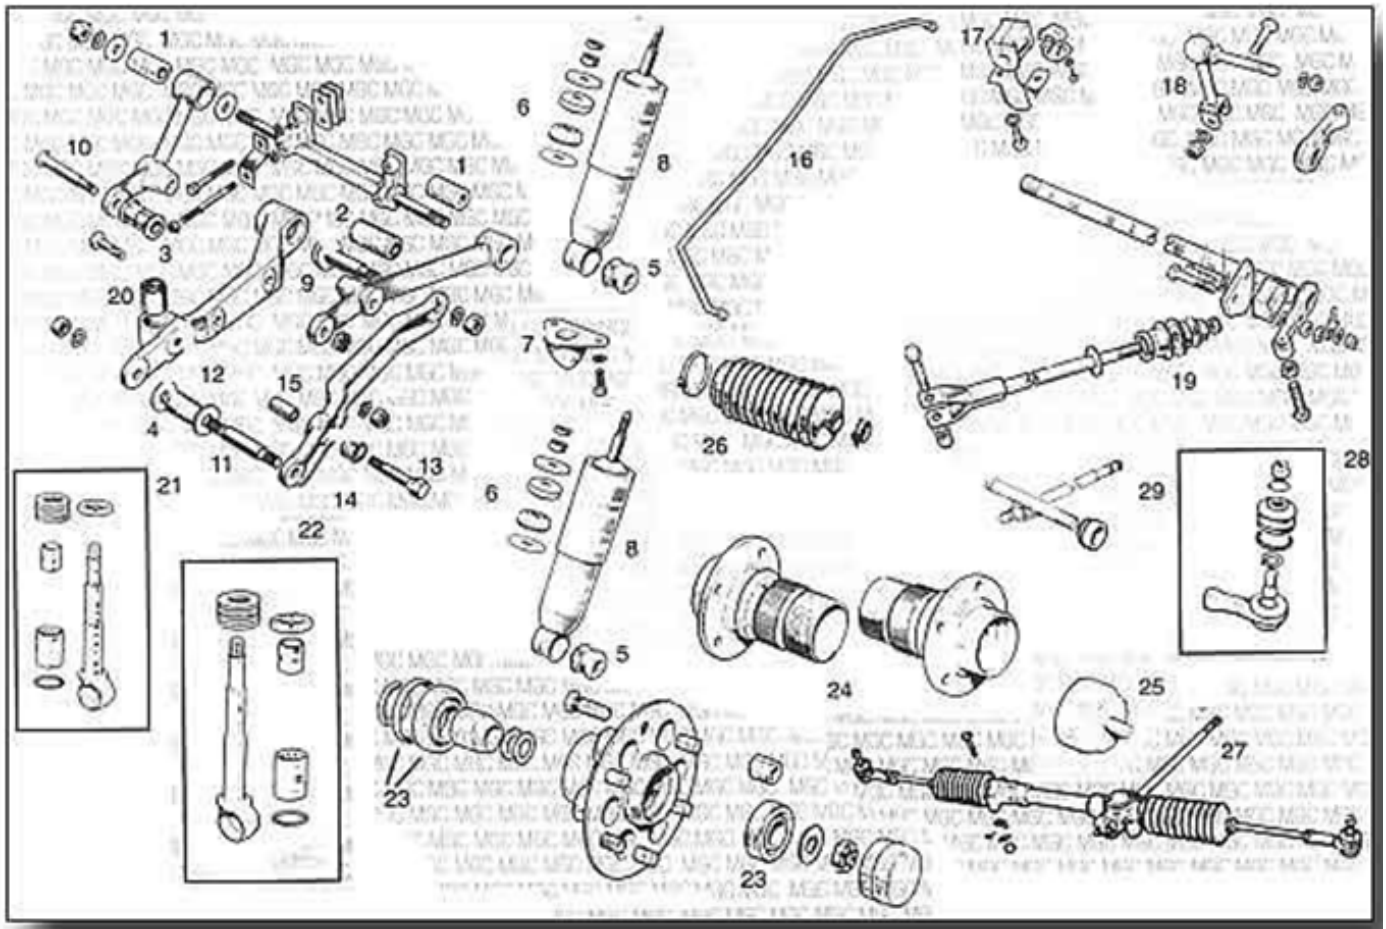

[Read More](#)

Price: £1.96 inc VAT

12B2317SS MGC STAINLESS STEEL CARB HEATSHIELD

[Read More](#)

Price: £69.96 inc VAT

**12B2317SK MGC
STAINLESS STEEL CARB
HEATSHIELD & BRACKET
KIT**

[Read More](#)

Price: £77.95 inc VAT