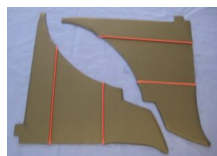

WA130A MGB ROADSTER REAR WHEEL ARCH PANELS 2 LINES OF PIPING 1968-70

[Read More](#)

Price: £84.95 inc VAT

TK121A MGB ROADSTER 6 PIECE INTERIOR TRIM KIT CLIP TYPE 1968 ON

[Read More](#)

Price: £267.95 inc VAT